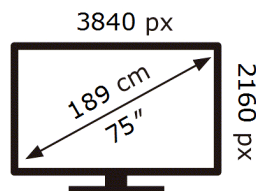

ENERG ⚡

Samsung

UE75DU8070U

137 kWh/1000h

ABCDEF **G**

227 kWh/1000h

2019/2013