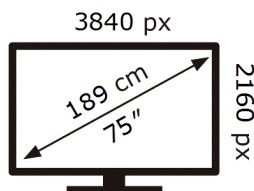

ENERG 

Samsung

UE75M1EHAU

129 kWh/1000h

ABCDEF **G**

195 kWh/1000h

2019/2013