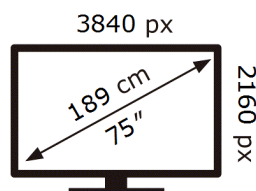

ENERG

Samsung

UE75M70HAK

129 kWh/1000h

ABCDEF **G**

195 kWh/1000h

2019/2013