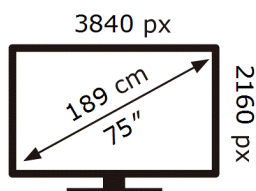

ENERG 

Samsung

UE75M70HAU

129 kWh/1000h

ABCDEF **G**

195 kWh/1000h

2019/2013