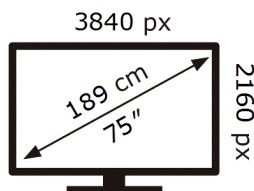

**ENERG**

**Samsung**

UE75M72HAU

**129** kWh/1000h

ABCDEF **G**

**195** kWh/1000h

2019/2013