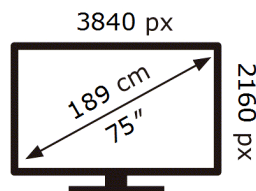

**ENERG** ⚡

**Samsung**

UE75M74HAU

**129** kWh/1000h

ABCDEF **G**

**195** kWh/1000h

2019/2013