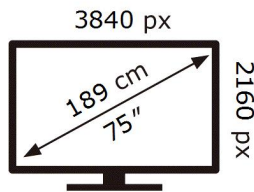

ENERG

SAMSUNG

UE75TU8000K

160 kWh/1000h

ABCDEF **G**

208 kWh/1000h

2019/2013