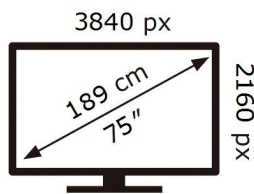

ENERG

SAMSUNG

UE75TU8070U

160 kWh/1000h

ABCDEF **G**

208 kWh/1000h

2019/2013