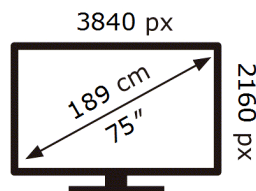

ENERG

Samsung

UE75U7000HK

129 kWh/1000h

ABCDEF **G**

228 kWh/1000h

2019/2013