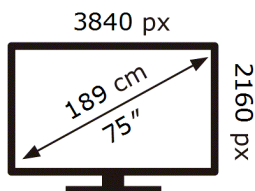

ENERG

Samsung

UE75U7020HK

129 kWh/1000h

ABCDEF **G**

228 kWh/1000h

2019/2013