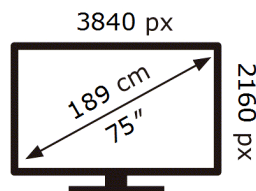

ENERG ⚡

Samsung

UE75U8070HU

129 kWh/1000h

ABCDEF **G**

228 kWh/1000h

2019/2013