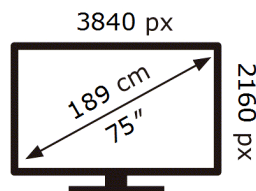

ENERG 

Samsung

UE75U8090HU

129 kWh/1000h

ABCDEF **G**

228 kWh/1000h

2019/2013