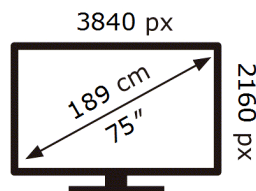

ENERG ⚡

Samsung

UE75U8092HU

129 kWh/1000h

ABCDEF **G**

228 kWh/1000h

2019/2013