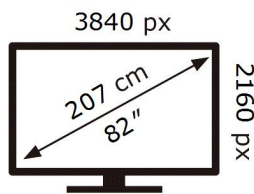

ENERG 

SAMSUNG

UE82TU8000K

219 kWh/1000h

ABCDEF **G**

256 kWh/1000h

2019/2013