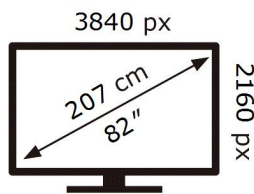

ENERG

SAMSUNG

UE82TU8002K

219 kWh/1000h

ABCDEF **G**

HDR

256 kWh/1000h

2019/2013