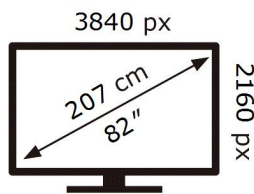

ENERG

SAMSUNG

UE82TU8005K

219 kWh/1000h

ABCDEF **G**

256 kWh/1000h

2019/2013