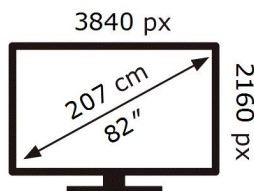

ENERG

SAMSUNG

UE82TU8070U

219 kWh/1000h

ABCDEF **G**

256 kWh/1000h

2019/2013