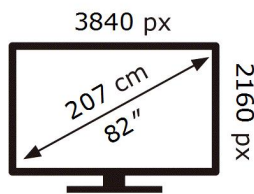

ENERG

SAMSUNG

UE82TU8070U

219 kWh/1000h

ABCDEF **G**

256 kWh/1000h

2019/2013