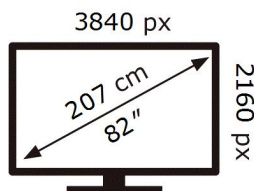

ENERG ⚡

SAMSUNG

UE82TU8075U

219 kWh/1000h

ABCDEF **G**

256 kWh/1000h

2019/2013