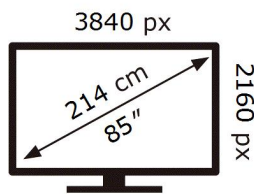

ENERG

SAMSUNG

UE85AU7100K

155 kWh/1000h

ABCDEF **G**

200 kWh/1000h

2019/2013