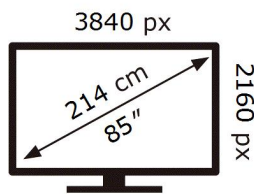

ENERG 

SAMSUNG

UE85AU8005K

206 kWh/1000h

ABCDEF **G**

276 kWh/1000h

2019/2013