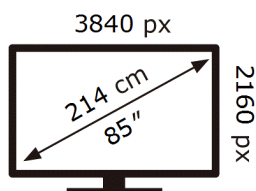

ENERG 

SAMSUNG

UE85BU8000U

186 kWh/1000h

ABCDEF **G**

289 kWh/1000h

2019/2013