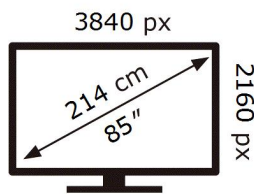

ENERG

SAMSUNG

UE85CU7172U

147 kWh/1000h

ABCDEF **G**

230 kWh/1000h

2019/2013