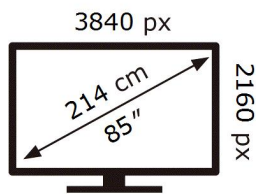

ENERG

SAMSUNG

UE85CU7192U

147 kWh/1000h

ABCDEF **G**

230 kWh/1000h

2019/2013