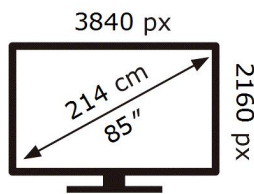

ENERG

SAMSUNG

UE85CU8072U

168 kWh/1000h

ABCDEF **G**

304 kWh/1000h

2019/2013