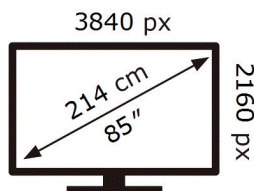

ENERG

SAMSUNG

UE85DU7170U

166 kWh/1000h

ABCDEF **G**

250 kWh/1000h

2019/2013