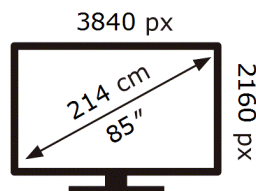

ENERG ⚡

Samsung

UE85DU7170U

166 kWh/1000h

ABCDEF **G**

250 kWh/1000h

2019/2013