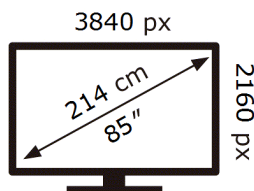

ENERG ⚡

Samsung

UE85DU8000K

164 kWh/1000h

ABCDEF **G**

292 kWh/1000h

2019/2013