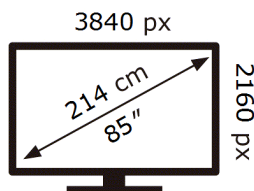

ENERG 

Samsung

UE85DU8070U

164 kWh/1000h

ABCDEF **G**

292 kWh/1000h

2019/2013