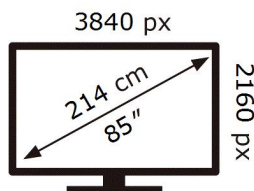

ENERG 

SAMSUNG

UE85DU8072U

164 kWh/1000h

ABCDEF **G**

292 kWh/1000h

2019/2013