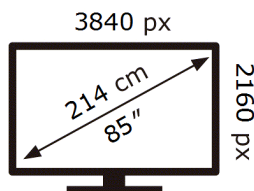

ENERG ⚡

Samsung

UE85M70HAK

155 kWh/1000h

ABCDEF **G**

264 kWh/1000h

2019/2013