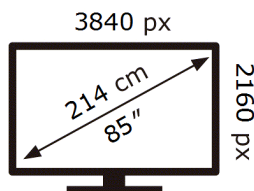

**ENERG** ⚡

**Samsung**

UE85M72HAU

**155** kWh/1000h

ABCDEF **G**

**264** kWh/1000h

2019/2013