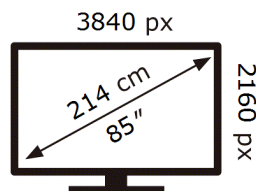

ENERG ⚡

Samsung

UE85U7070HU

155 kWh/1000h

ABCDEF **G**

272 kWh/1000h

2019/2013