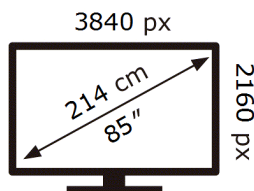

ENERG ⚡

Samsung

UE85U8000HU

155 kWh/1000h

ABCDEF **G**

272 kWh/1000h

2019/2013