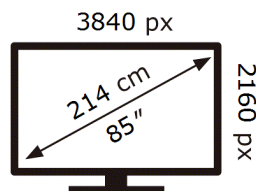

ENERG ⚡

Samsung

UE85U8020HU

155 kWh/1000h

ABCDEF **G**

272 kWh/1000h

2019/2013