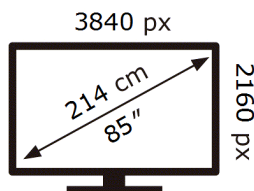

ENERG ⚡

Samsung

UE85U8070HU

155 kWh/1000h

ABCDEF **G**

272 kWh/1000h

2019/2013