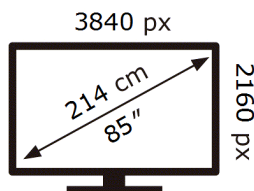

ENERG 

Samsung

UE85U8072HU

155 kWh/1000h

ABCDEF **G**

272 kWh/1000h

2019/2013