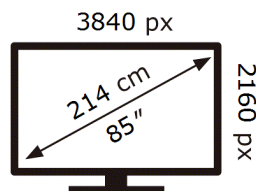

ENERG ⚡

Samsung

UE85U8090HU

155 kWh/1000h

ABCDEF **G**

272 kWh/1000h

2019/2013