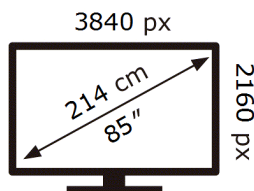

**ENERG**

**Samsung**

UE85U8092HU

**155** kWh/1000h

ABCDEF **G**

**272** kWh/1000h

2019/2013