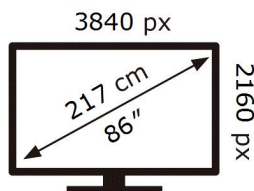

ENERG 

SAMSUNG

UE86TU9000U

208 kWh/1000h

ABCDEF **G**

280 kWh/1000h

2019/2013