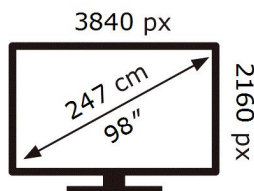

ENERG

SAMSUNG

UE98DU9000U

178 kWh/1000h

ABCDEF **G**

498 kWh/1000h

2019/2013