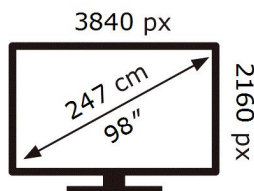

ENERG

SAMSUNG

UE98DU9072U

178 kWh/1000h

ABCDEF **G**

498 kWh/1000h

2019/2013