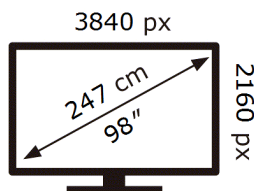

ENERG ⚡

Samsung

UE98U9000HK

175 kWh/1000h

ABCDEF **G**

408 kWh/1000h

2019/2013