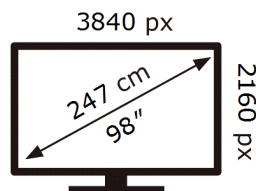

**ENERG** ⚡

**Samsung**

UE98U9070HU

**175** kWh/1000h

ABCDEF **G**

**408** kWh/1000h

2019/2013