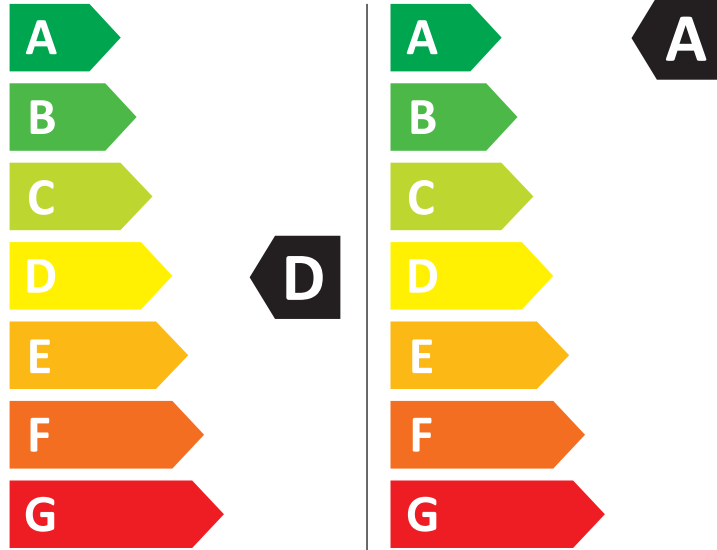

ENERG

Samsung

WD10HG6U34BB

308 kWh/100

51 kWh/100

6,0 kg 10,0 kg

90 L 52 L

7:11 3:59