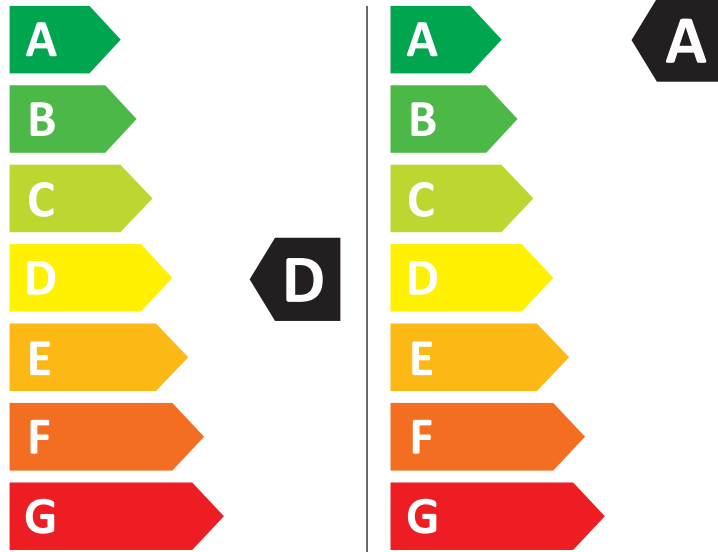

ENERG

Samsung

WD10HG6U34BE

308 kWh/100

51 kWh/100

6,0 kg 10,0 kg

90 L 52 L

7:11 3:59