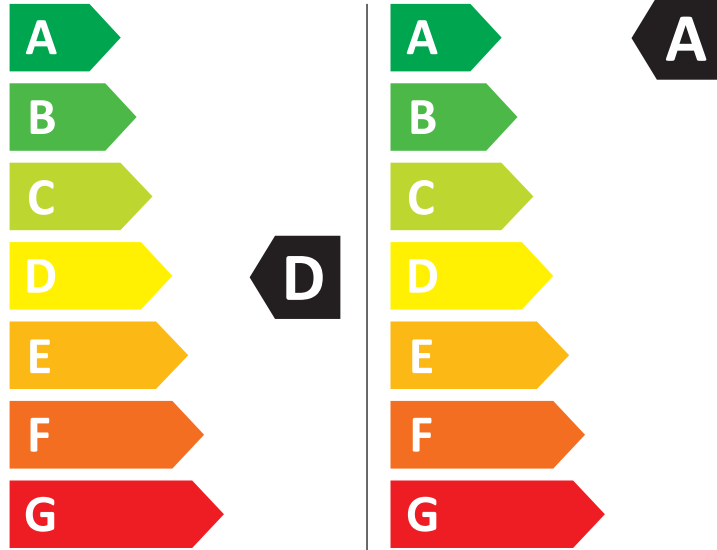

ENERG

Samsung

WD10HG6U94BB

308 kWh/100

51 kWh/100

6,0 kg 10,0 kg

90 L 52 L

7:11 3:59