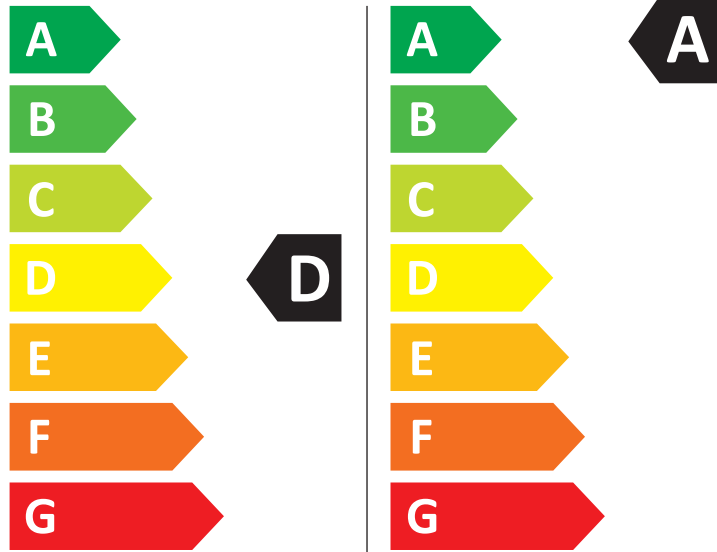

ENERG

SAMSUNG

WD11DB8B85GH

308 kWh/100

48 kWh/100

6,0 kg 11,0 kg

90 L 54 L

7:32 4:00

ABCDEFG

72 dB ABCD

2019/2014

Size: W 102 x H 198 mm

Material : ART

Release paper: Pale blue-green Glassine