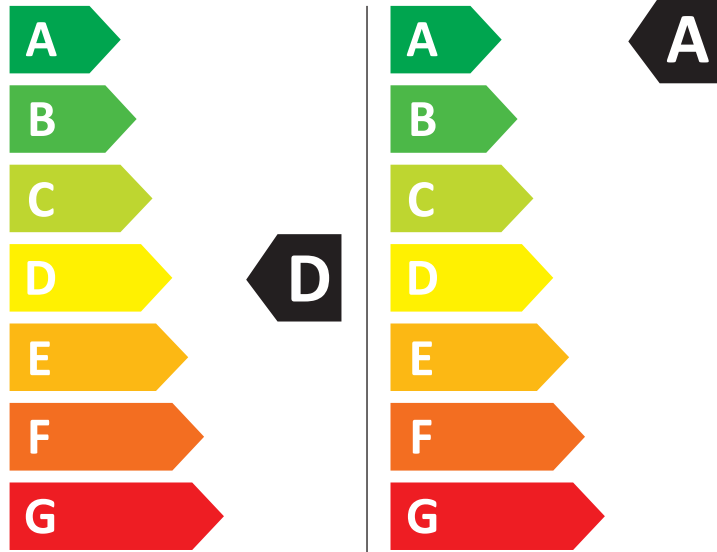

ENERG

SAMSUNG

WD11DG5B15BB

308 kWh/100

48 kWh/100

6,0 kg

11,0 kg

90 L

54 L

7:32

4:00

ABCDEFG

72 dB
ABCD

2019/2014

Size: W 102 x H 198 mm

Material : ART

Release paper: Pale blue-green Glassine