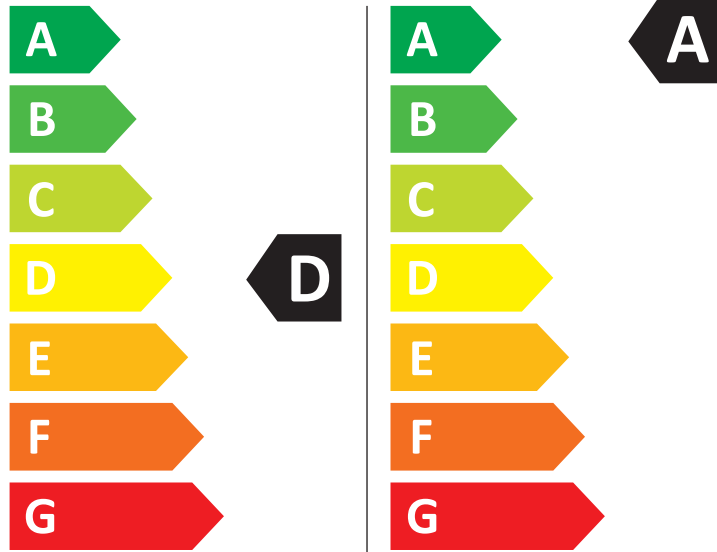

# ENERG

**SAMSUNG**

WD11DG5B15BE

308 kWh/100

48 kWh/100

6,0 kg 11,0 kg

90 L 54 L

7:32 4:00

ABCDEFG

72 dB ABCD

2019/2014

Size: W 102 x H 198 mm

Material : ART

Release paper: Pale blue-green Glassine